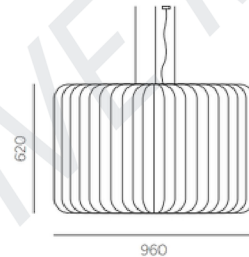

LIGHTING SPEC SHEET

S

M

L

PRODUCT DETAILS

Application	Suspended
Name - Brand	Zen - Flexxica
Country of origin	Poland
LED Power	10W - 48W
Colour Temperature	3000K / 4000K
Luminous Flux (lm)	1077lm - 3500lm
Beam Angle	40° - 95°↓ / 100°↑
CRI / UGR	>90 / <19
Housing Material	Aluminium
Luminaire Colour	White / Black (01/02/04)
Fabric Colour	ARCHI Felt ecoPET
Driver	ON-OFF / DALI