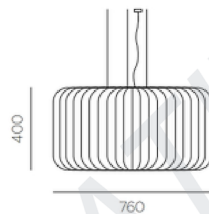

LIGHTING SPEC SHEET

S

M

L

PRODUCT DETAILS

Application	Suspended
Name - Brand	Zen - Flexxica
Country of origin	Poland
LED Power	10W - 48W
Colour Temperature	3000K / 4000K
Luminous Flux (lm)	1077lm - 3500lm
Beam Angle	40° - 95°↓ / 100°↑
CRI / UGR	>90 / <19
Housing Material	Aluminium
Luminaire Colour	White / Black (01/02/04)
Fabric Colour	ARCHI Felt ecoPET
Driver	ON-OFF / DALI