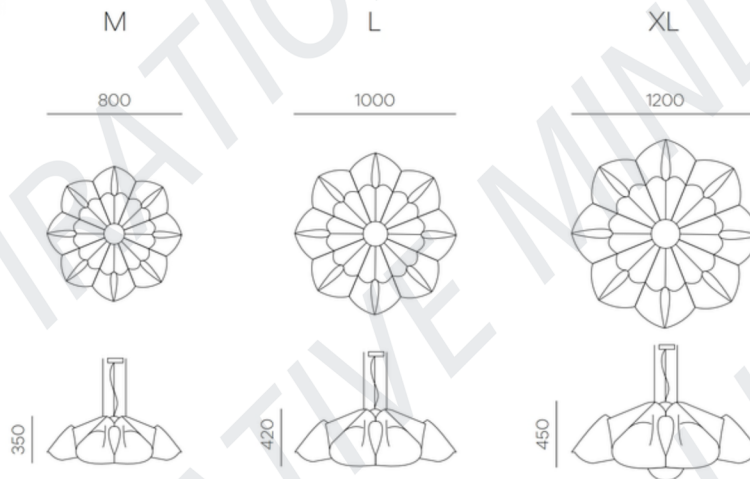

LIGHTING SPEC SHEET

PRODUCT DETAILS

Application	Suspended
Name - Brand	Ivy - Flexxica
Country of origin	Poland
LED Power	8W↓ - 23W↓
Colour Temperature	3000K / 4000K
Luminous Flux (lm)	1050 lm↓ - 1508 lm↓
Beam Angle	40°↓ / 150°↓
CRI / UGR	>90 / <19
Housing Material	Aluminium
Luminaire Colour	White / Black
Fabric Colour	ARCHI Felt
Driver	ON-OFF / DALI