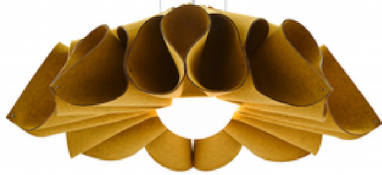

LIGHTING SPEC SHEET

PRODUCT DETAILS

Application	Suspended
Name - Brand	Ivy - Flexxica
Country of origin	Poland
LED Power	8W↓ - 23W↓
Colour Temperature	3000K / 4000K
Luminous Flux (lm)	1050 lm↓ - 1508 lm↓
Beam Angle	40°↓ / 150°↓
CRI / UGR	>90 / <19
Housing Material	Aluminium
Luminaire Colour	White / Black
Fabric Colour	ARCHI Felt
Driver	ON-OFF / DALI