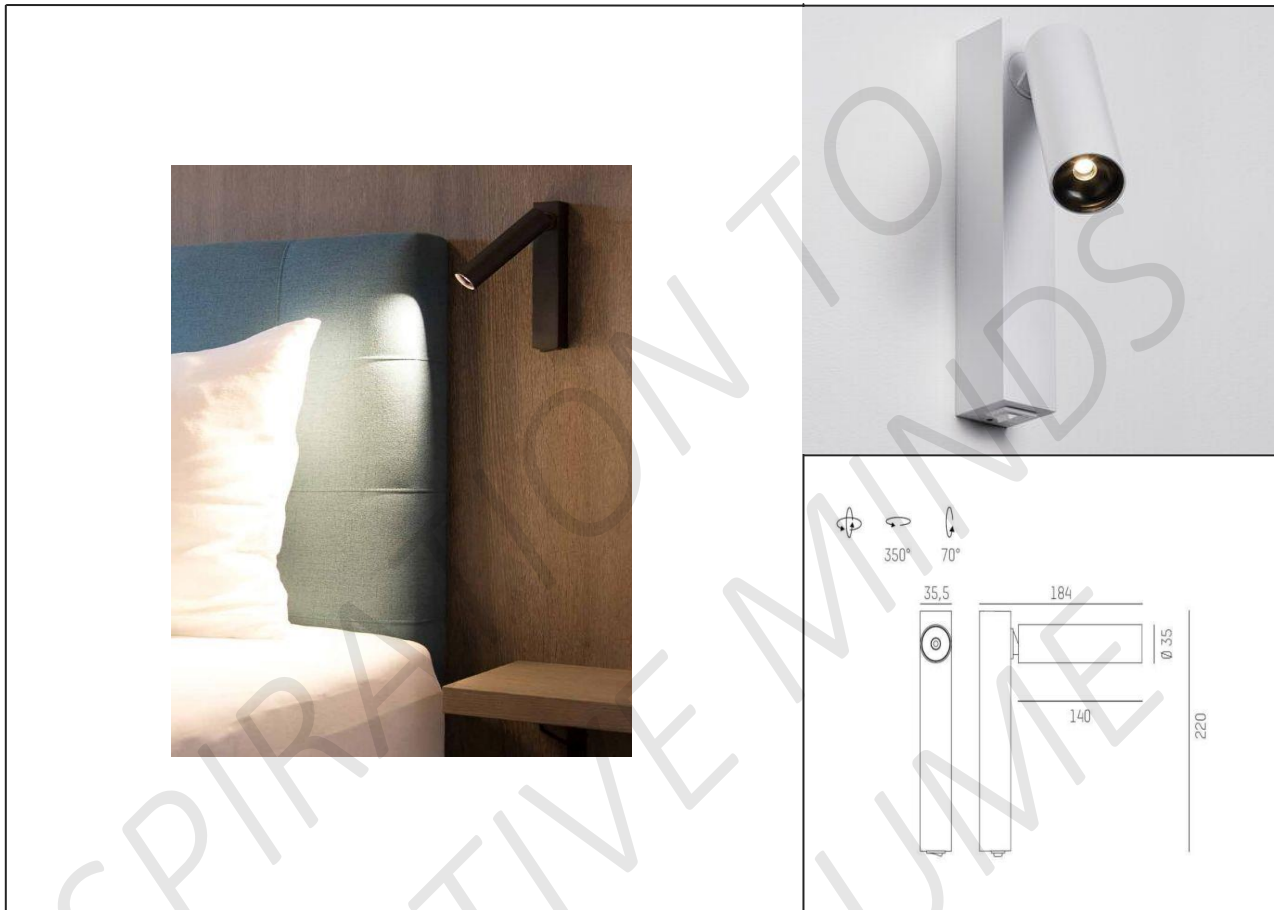

LIGHTING SPEC SHEET

PRODUCT DETAILS

Application	Wall
Name - Brand	Trigga W – Molto Luce
Country of origin	Austria
LED Power	6W
Colour Temperature	2700K / 3000K
Luminous Flux (lm)	480lm –550lm
CRI	>90
Housing Material	Aluminium
Colour	White Matt / Black Matt
Reflector / Diffuser	LFO Lens
Driver	On-off / others on request