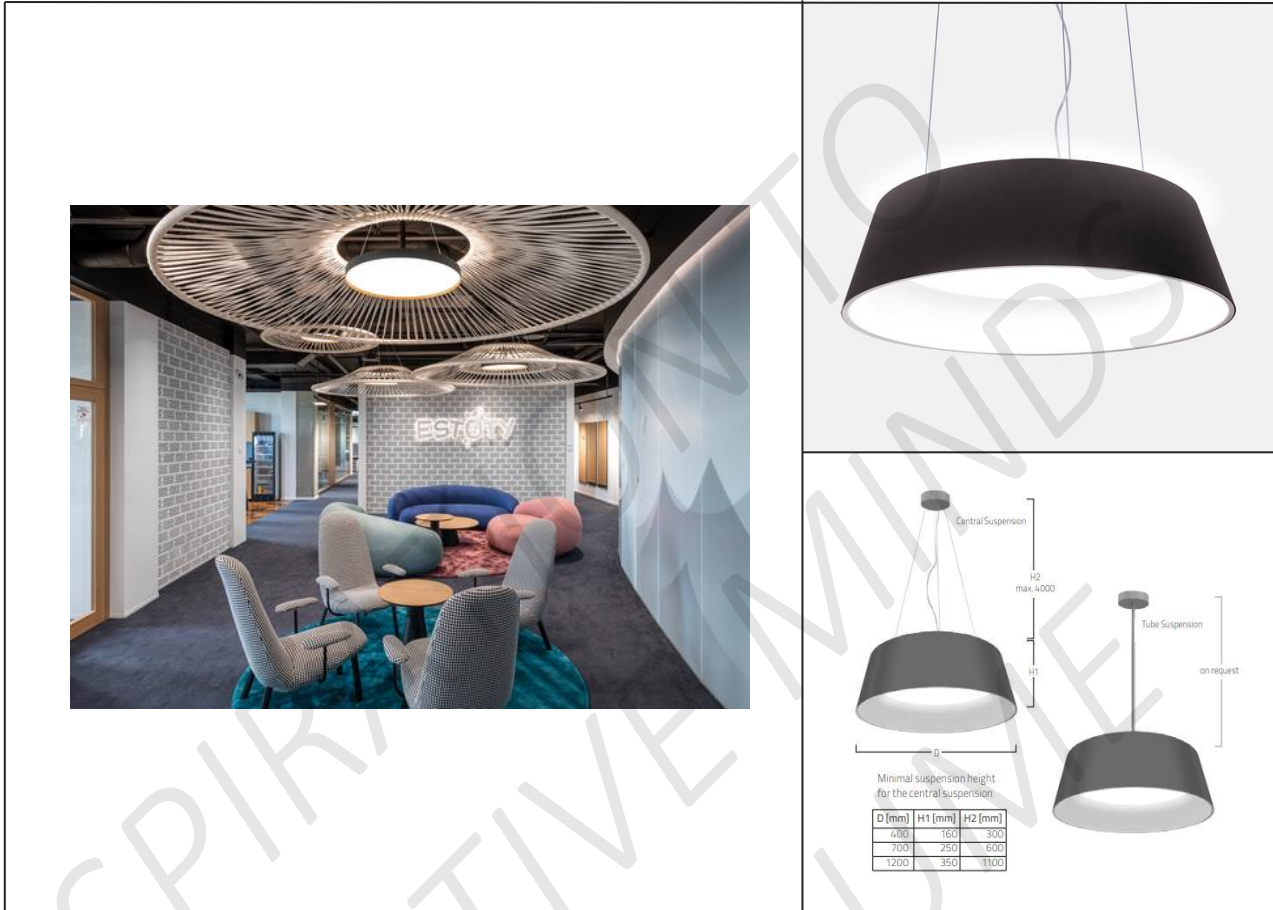

## PRODUCT DETAILS

<b>Application</b>	Suspended
<b>Name - Brand</b>	Beam Me Up Suspended G1/P1 - Lightnet
<b>Country of origin</b>	Germany
<b>LED Power</b>	14W – 139W (Depending on variants)
<b>Colour Temperature</b>	2200K / 2700K / 3000K / others on request
<b>Luminous Flux (lm)</b>	1190lm – 27680lm
<b>CRI</b>	> 80 / > 90
<b>Housing Material</b>	Aluminum
<b>Colour</b>	Snow White / Ivory White / Radiant Sliver / others on request
<b>Reflector / Diffuser</b>	Opal
<b>Driver</b>	On-off / others on request