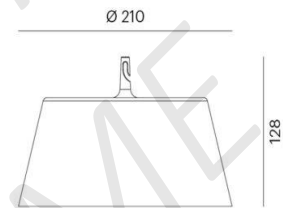

LIGHTING SPEC SHEET

PRODUCT DETAILS

Application	Suspended
Name - Brand	Eeden M PD – Molto Luce
Country of origin	Austria
LED Power	3,5W
Colour Temperature	2700K / 3000K
Luminous Flux (lm)	140lm
CRI	>80
Housing Material	Aluminum
Colour	Black
Driver	On-off / others on request