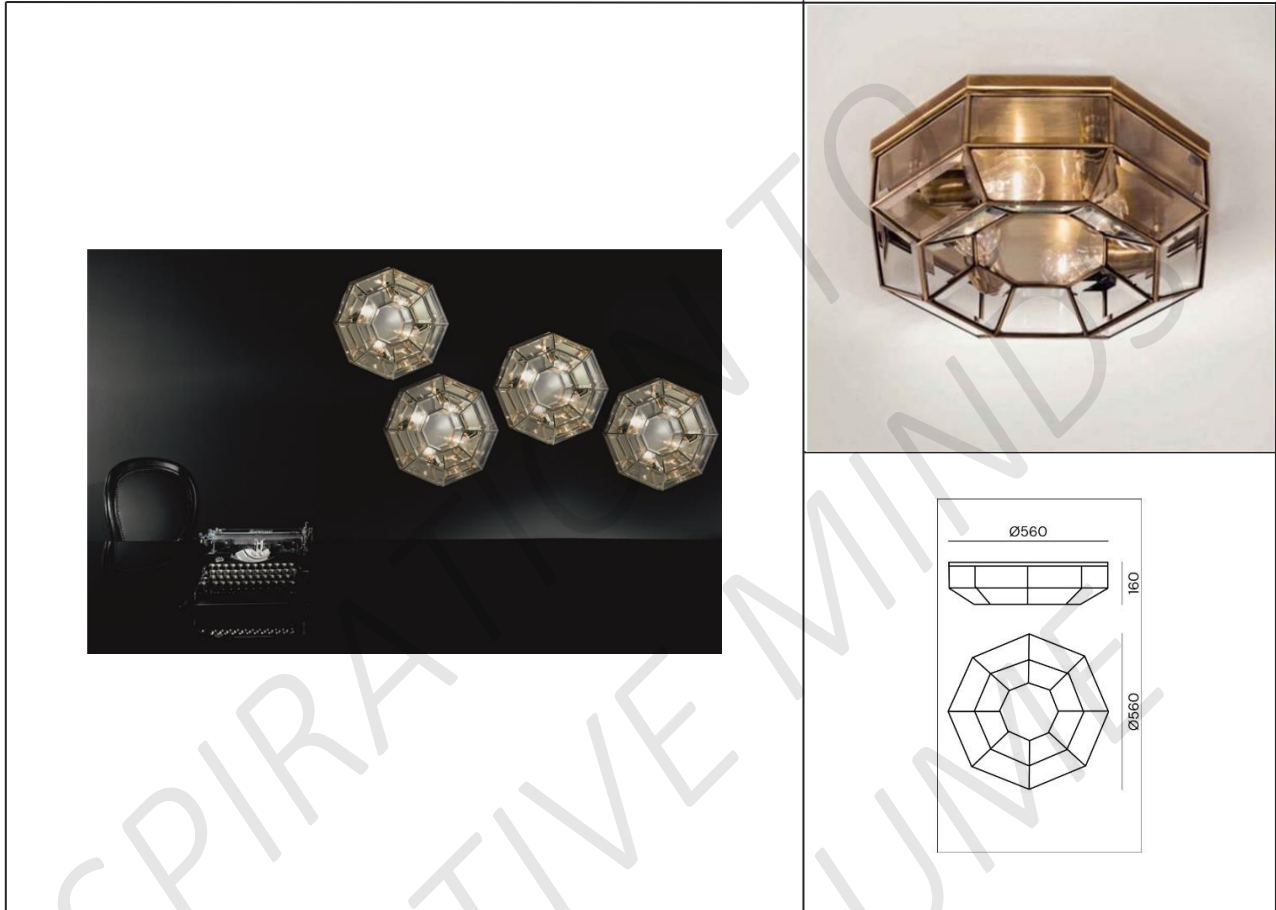

## PRODUCT DETAILS

<b>Application</b>	Surface
<b>Name - Brand</b>	Rilegato 380.00.80 – IL Fanale
<b>Country of origin</b>	Italy
<b>LED Power</b>	4 x Max 15W
<b>ousing Material</b>	Brass - glass
<b>Colour</b>	White
<b>Driver</b>	On-off / others on request