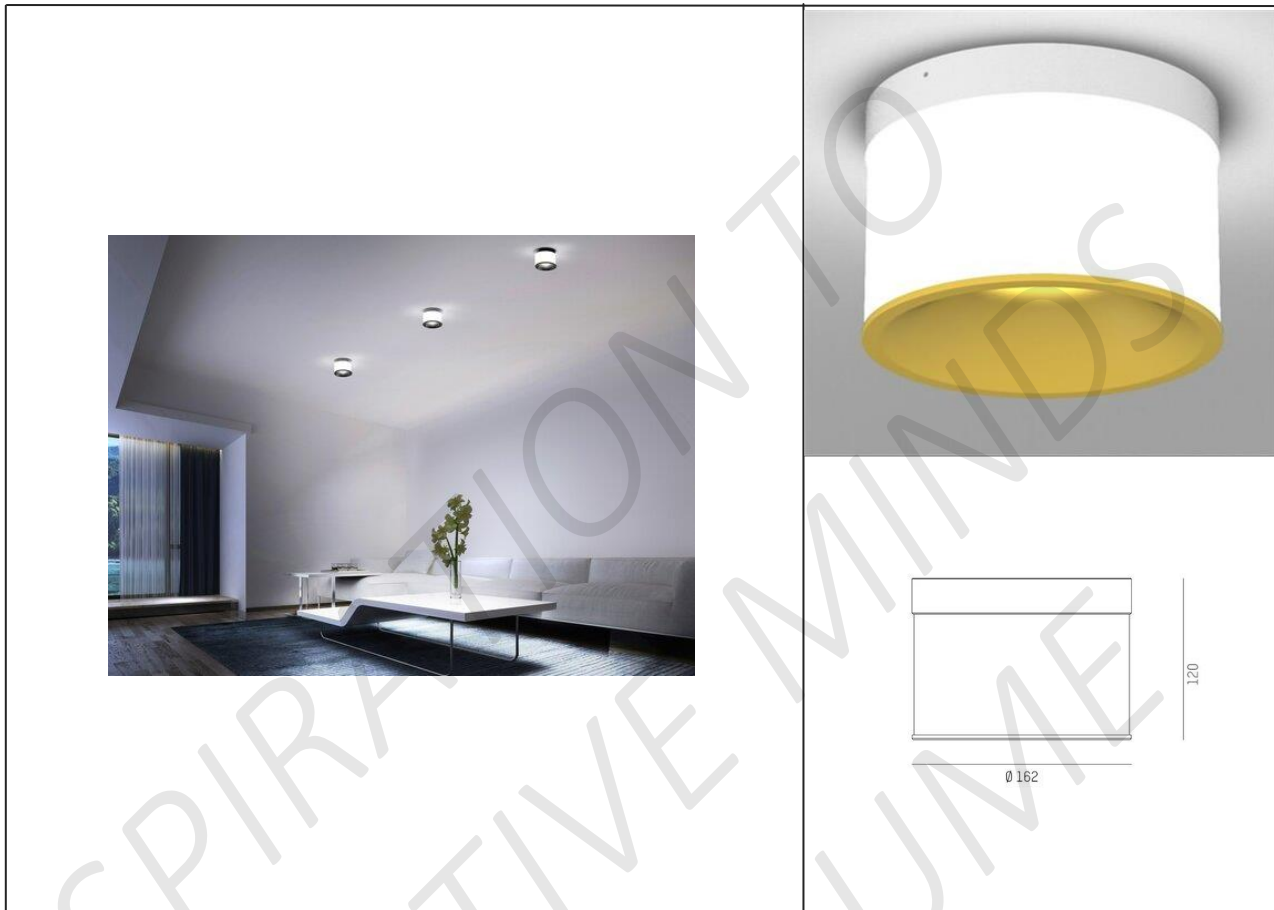

# LIGHTING SPEC SHEET

## PRODUCT DETAILS

<b>Application</b>	Surface
<b>Name - Brand</b>	Dark Night LGP SDI – Molto Luce
<b>Country of origin</b>	Austria
<b>LED Power</b>	40W
<b>Colour Temperature</b>	2700K / 3000K / others on request
<b>Luminous Flux (lm)</b>	2950lm-3509lm
<b>Beam Angle</b>	40°
<b>CRI</b>	>90
<b>Housing Material</b>	Aluminium
<b>Colour</b>	Black / White
<b>Reflector / Diffuser</b>	Silver / Gold / others on request
<b>Driver</b>	On-off / others on request