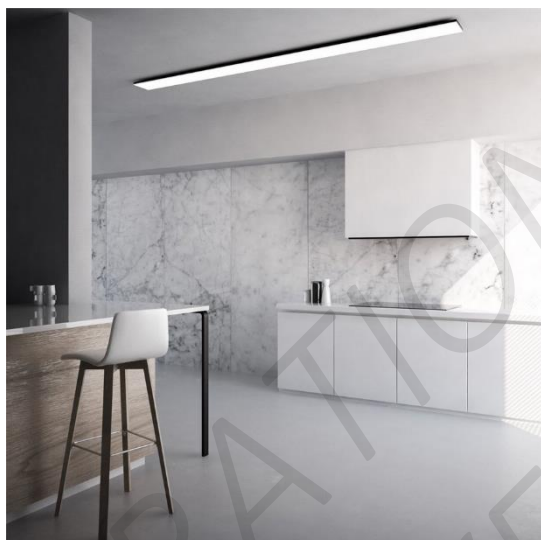

#### Ceiling

200 × 2400 mm | 7.87 × 94.49 in

Other available size: 200 × 3000 mm | 7.87 × 118.11 in  
300 × 1200 mm | 11.81 × 47.24 in  
300 × 1500 mm | 11.81 × 59.06 in  
300 × 1800 mm | 11.81 × 70.87 in

## PRODUCT DETAILS

<b>Application</b>	Surface
<b>Name - Brand</b>	Line Ceiling - Folio
<b>Country of origin</b>	Italy
<b>LED Power</b>	L1 (30W – 75W), L2 (60W – 150W)
<b>Colour Temperature</b>	2700K / 3000K / 3500K / others on request
<b>Luminous Flux (lm)</b>	(1351lm- 2310lm), L2 (2574lm - 4400lm)
<b>CRI</b>	Ra min. 90 - R9 min. 50
<b>Housing Material</b>	Aluminium / Methacrylate / LED
<b>Colour</b>	Black / Ox Silver / White
<b>Reflector / Diffuser</b>	Opal / others on request
<b>Driver</b>	On-off / others on request