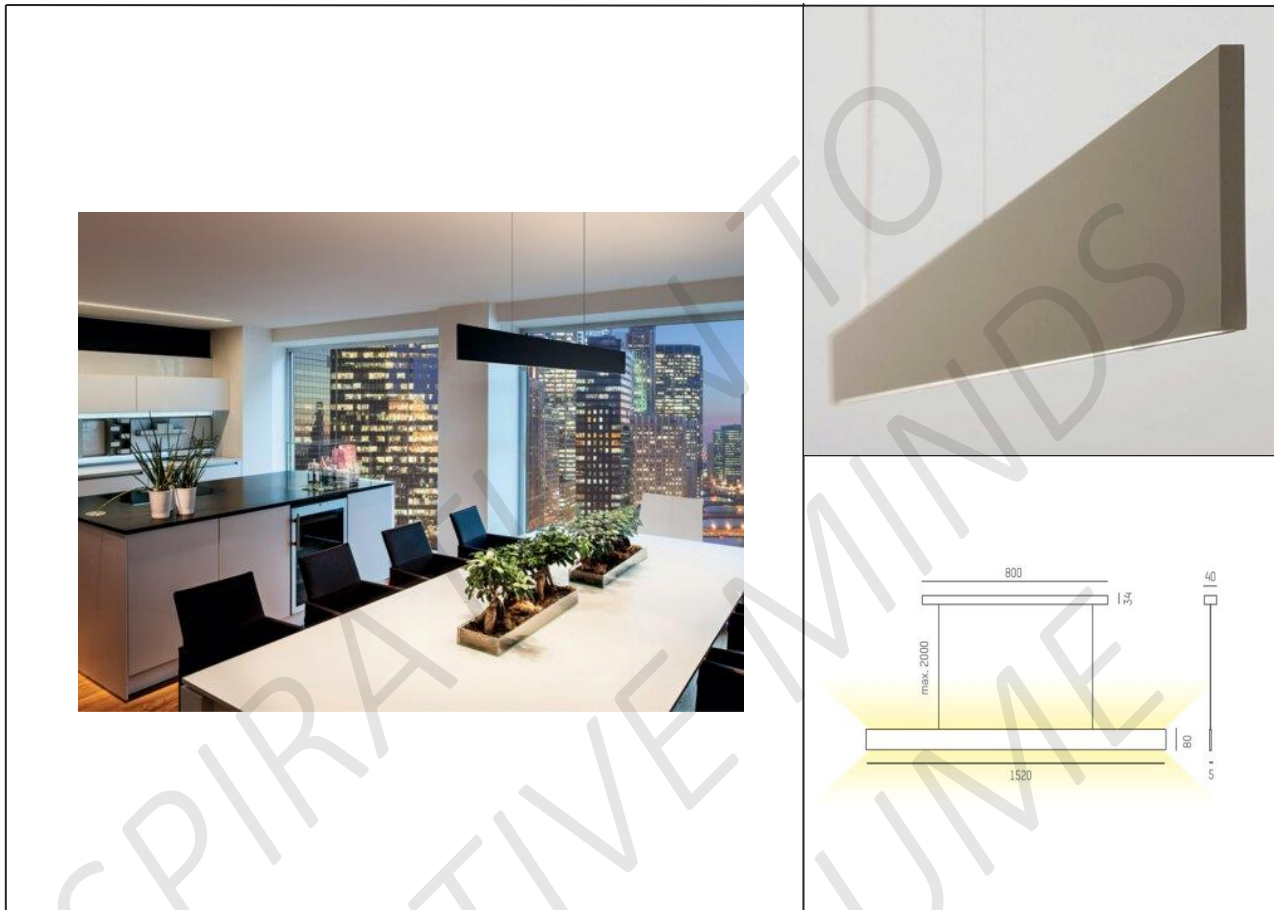

LIGHTING SPEC SHEET

PRODUCT DETAILS

Application	Profile System
Name - Brand	After 8 Long PDI – Molto Luce
Country of origin	Austria
LED Power	12.5W
Colour Temperature	3000K
Luminous Flux (lm)	2700lm
Housing Material	Aluminum
Colour	White
Reflector / Diffuser	Black High Gloss / others on request
Driver	On-off / others on request