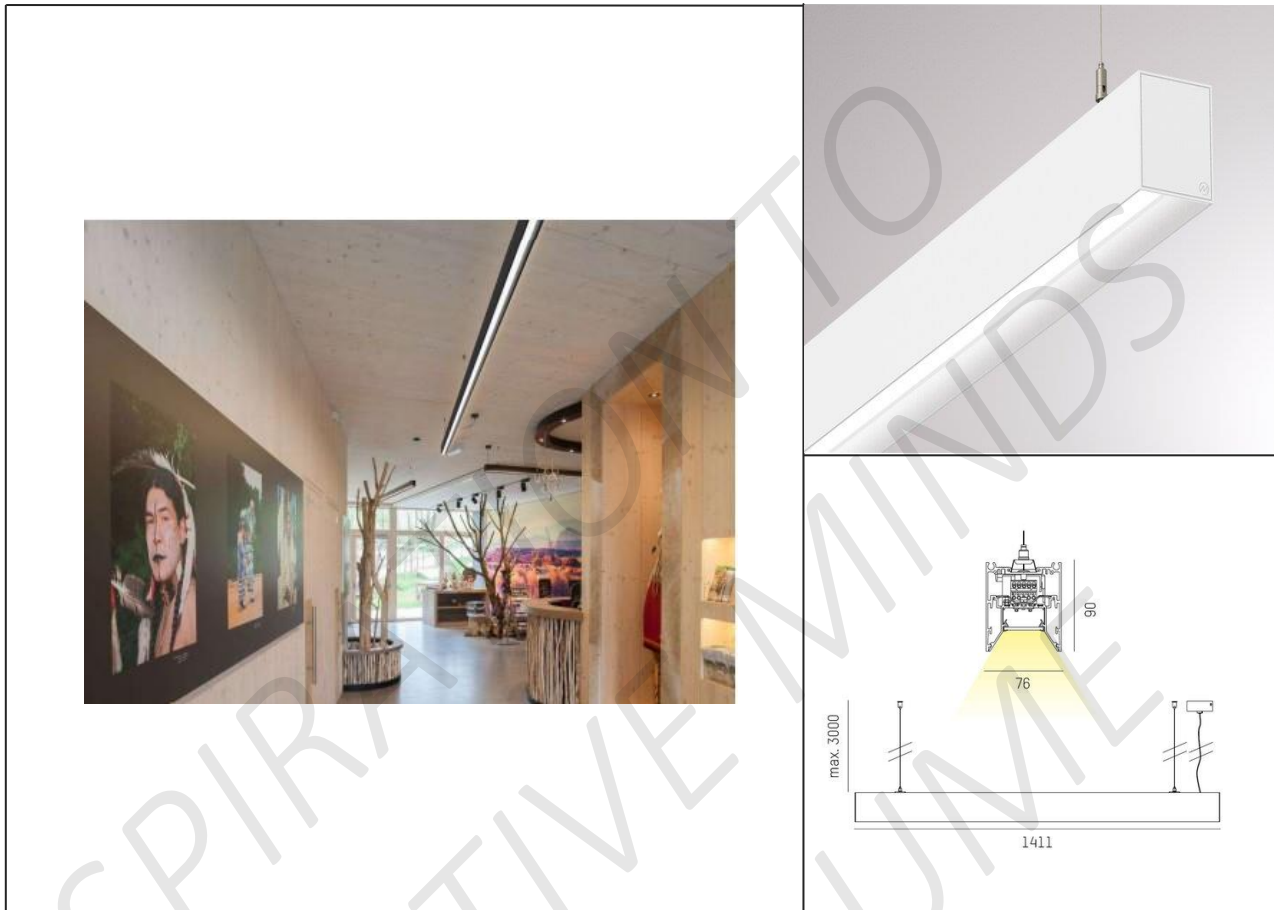

## PRODUCT DETAILS

|                             |                                  |
|-----------------------------|----------------------------------|
| <b>Application</b>          | Profile System                   |
| <b>Name - Brand</b>         | Log Out 2.1 Bina PD – Molto Luce |
| <b>Country of origin</b>    | Austria                          |
| <b>LED Power</b>            | 16W – 120W                       |
| <b>Colour Temperature</b>   | 2700K / 3000K / 4000K            |
| <b>Luminous Flux (lm)</b>   | 1510lm - 15450lm                 |
| <b>CRI</b>                  | >80                              |
| <b>Housing Material</b>     | Aluminium Die Cast               |
| <b>Colour</b>               | White / Black / Natural Anodised |
| <b>Reflector / Diffuser</b> | Opal                             |
| <b>Driver</b>               | On-off / others on request       |