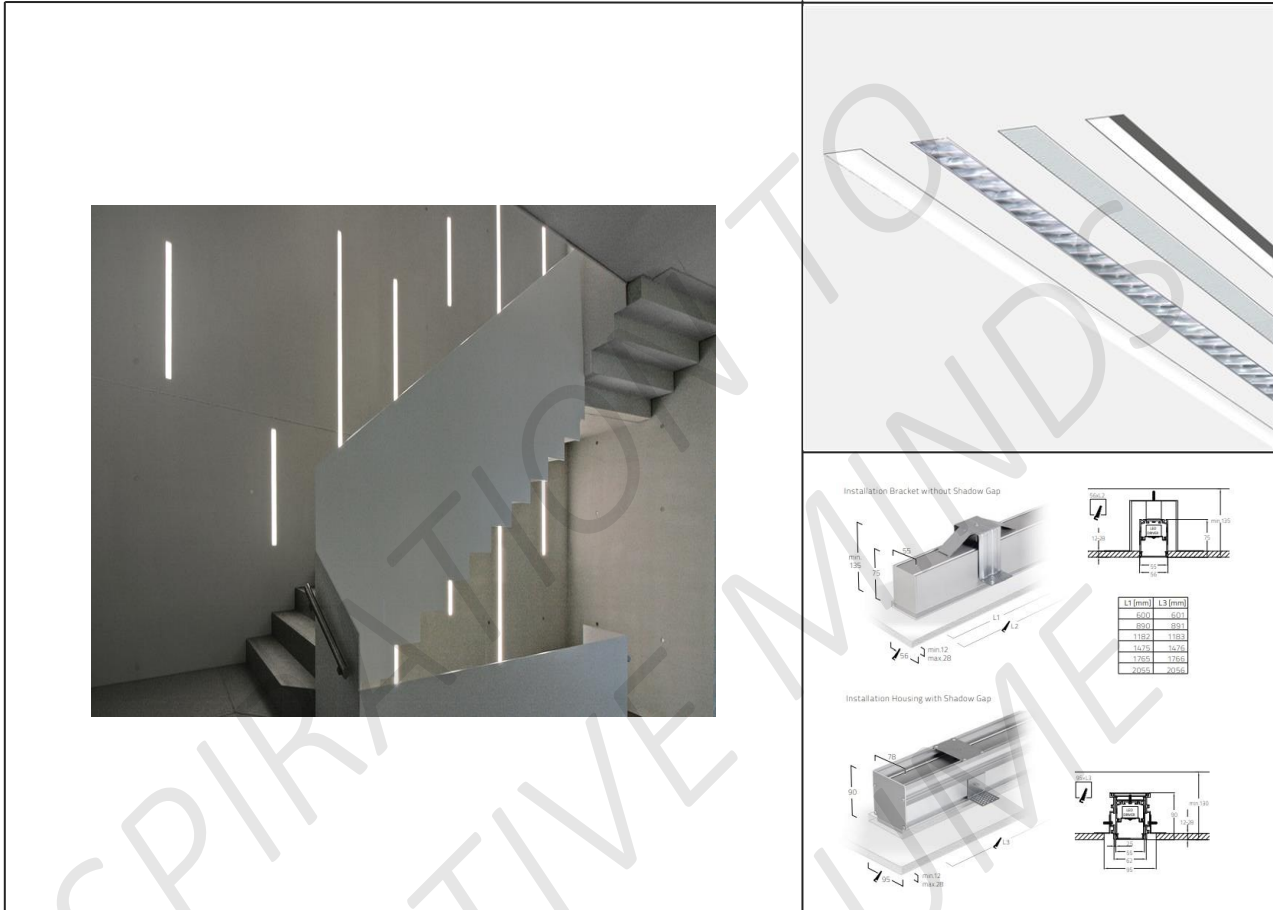

LIGHTING SPEC SHEET

PRODUCT DETAILS

Application	Profile System
Name - Brand	Matric 55mm Recessed Frameless F3 – Lightnet
Country of origin	Germany
LED Power	8W - 58W
Colour Temperature	2200K / 2700K / 3000K / other on request
Luminous Flux (lm)	780lm – 7050lm
CRI	>80 / >90 / Full
Housing Material	Aluminum
Colour	Snow White / Jet Black / Urban Graphite / others on request
Reflector / Diffuser	Opal / Satin Louver / others on request
Driver	On-off / others on request