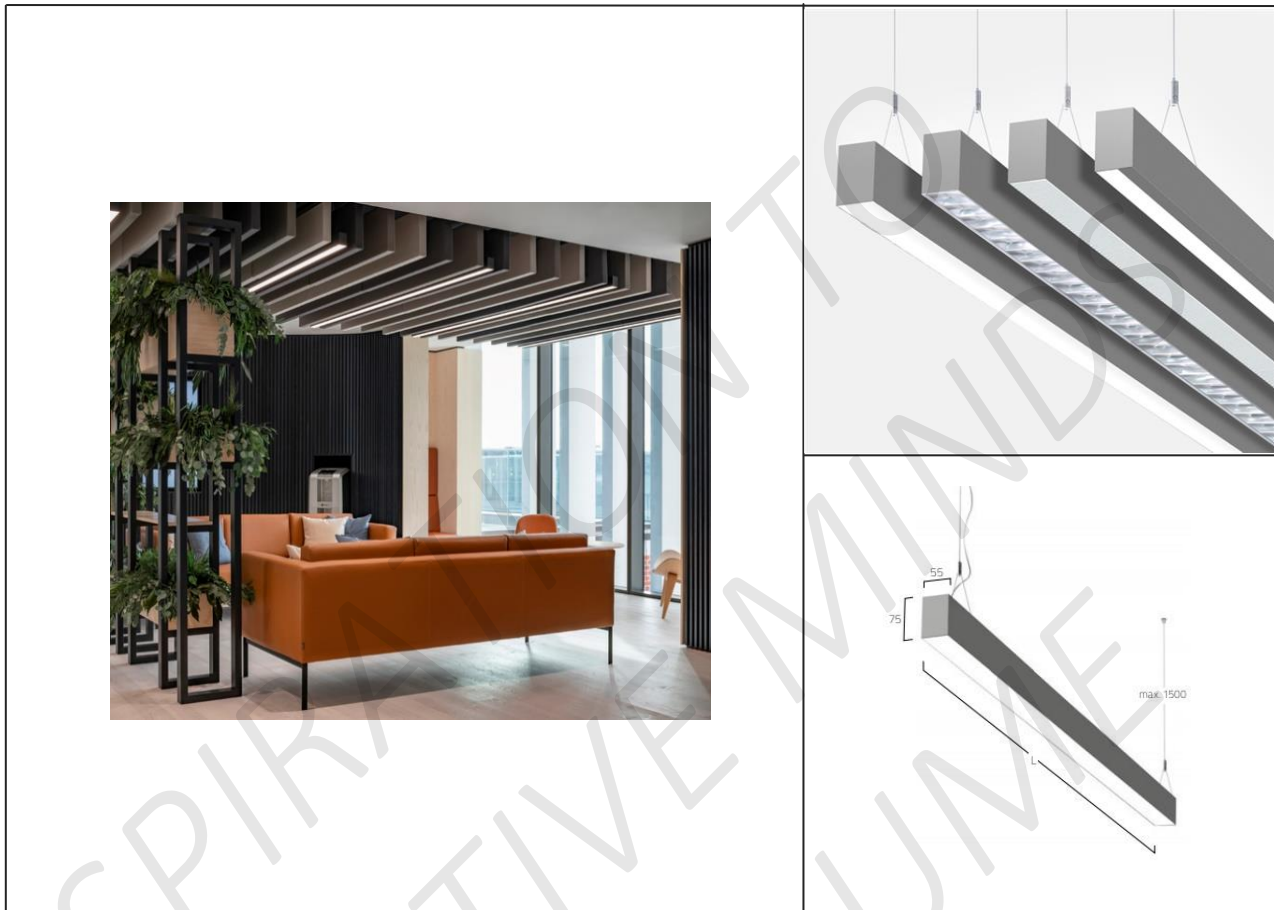

LIGHTING SPEC SHEET

PRODUCT DETAILS

| | |
|-----------------------------|---|
| Application | Profile System |
| Name - Brand | Matric 55mm Suspended G3/R3/R4 – Lightnet |
| Country of origin | Germany |
| LED Power | 12W – 98W |
| Colour Temperature | 3000K / 4000K |
| Luminous Flux (lm) | 1130lm – 12130lm |
| CRI | >80 / >90 / Full |
| Housing Material | Aluminum |
| Colour | Snow White / Jet Black / Sliver Anodised / others on request |
| Reflector / Diffuser | Jet Black / Snow White / Satin Sliver / others on request / Opal / Lens Louver / others on request |
| Driver | On-off / others on request |