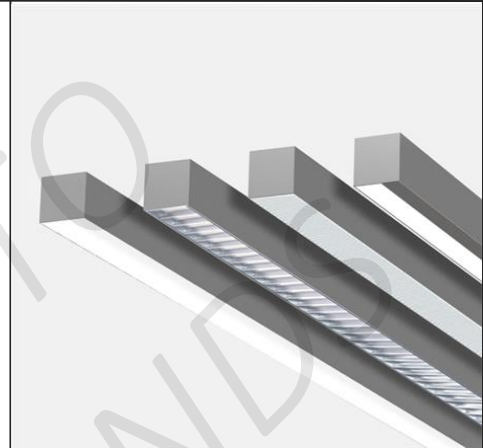

LIGHTING SPEC SHEET

PRODUCT DETAILS

Application	Profile System
Name - Brand	Matric 81mm Surface A5/A6 – Lightnet
Country of origin	Germany
LED Power	14W – 61W
Colour Temperature	2200K / 2700K / 3000K / other on request
Luminous Flux (lm)	1620lm – 7980lm
CRI	>80 / >90 / Full
Housing Material	Aluminum
Colour	Snow White / Jet Black / Silver Anodised / others on request
Reflector / Diffuser	Opal / Microprismatic / others on request
Driver	On-off / others on request