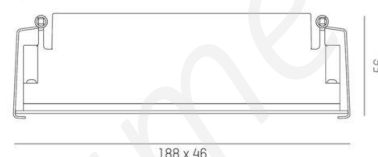

LIGHTING SPEC SHEET

1 - 25 mm
182 x 40 mm, ET 85 mm

PRODUCT DETAILS

Application	Downlight
Name - Brand	Dark Night Lens 5 R – Molto Luce
Country of origin	Austria
LED Power	10W
Colour Temperature	2700K / 3000K / 4000K
Luminous Flux (lm)	700lm - 920lm
Beam Angle	22° / 36°
CRI	>90
Housing Material	Aluminum
Colour	White Matt / Black Matt
Reflector / Diffuser	Black / Gold / others on request
Driver	On-off / others on request