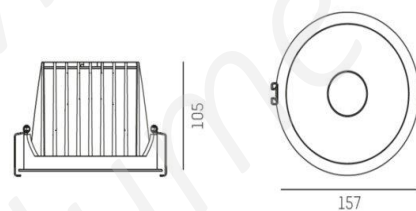

LIGHTING SPEC SHEET

1 - 25mm

150 mm, ET 136 mm

PRODUCT DETAILS

Application	Downlight
Name - Brand	Dark Night Medium R – Molto Luce
Country of origin	Austria
LED Power	18W / 25W / 33W
Colour Temperature	2700K / 3000K / 4000K
Luminous Flux (lm)	1660lm / 2230lm / 2750lm
Beam Angle	40°
CRI	>90 / Premium > 90
Housing Material	Aluminum
Colour	White Matt / Black Matt
Reflector / Diffuser	Black/ Sliver / others on request
Driver	On-off / others on request