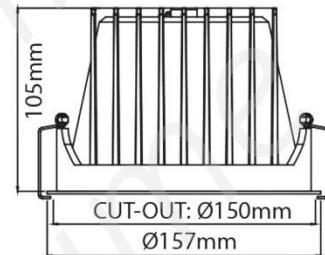

LIGHTING SPEC SHEET

PRODUCT DETAILS

Application	Recessed / Downlight
Name - Brand	Dea Amata L – Karizma Luce
Country of origin	The Netherlands
LED Power	12.5W
Colour Temperature	2700K / 3000K / 4000K
Luminous Flux (lm)	1300lm – 2900lm
Beam Angle	35° / 40° / 45° / 50°
CRI	90
Housing Material	Aluminum Die Cast
Colour	Black / White
Reflector / Diffuser	Black High Gloss / other on request
Driver	On-off / other on request