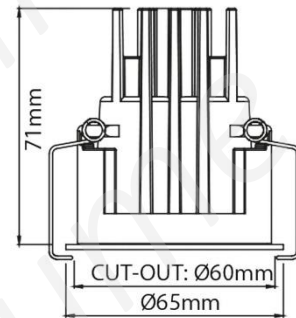

LIGHTING SPEC SHEET

PRODUCT DETAILS

Application	Recessed
Name - Brand	Dea Amata XS – Karizma Luce
Country of origin	The Netherlands
LED Power	8.5W
Colour Temperature	2700K / 3000K / 4000K
Luminous Flux (lm)	150lm – 190lm
Beam Angle	18°
CRI	80 / 90
Housing Material	Aluminum Die Cast
Colour	Black / White
Reflector / Diffuser	Black High Gloss / others on request
Driver	On-off / others on request

LIGHTING SPEC SHEET

PRODUCT DETAILS

Application	Recessed / Downlight
Name - Brand	Dea Amata S – Karizma Luce
Country of origin	The Netherlands
LED Power	8.5W
Colour Temperature	2700K / 3000K / 4000K
Luminous Flux (lm)	600lm – 730lm
Beam Angle	55° / 60°
CRI	90
Housing Material	Aluminum Die Cast
Colour	Black / White
Reflector / Diffuser	Black High Gloss / others on request
Driver	On-off / others on request

LIGHTING SPEC SHEET

PRODUCT DETAILS

Application	Recessed / Downlight
Name - Brand	Dea Amata M – Karizma Luce
Country of origin	The Netherlands
LED Power	12.5W
Colour Temperature	2700K / 3000K / 4000K
Luminous Flux (lm)	1080lm – 1300lm
Beam Angle	35° / 40° / 45°
CRI	90
Housing Material	Aluminum Die Cast
Colour	Black / White
Reflector / Diffuser	Black High Gloss / others on request
Driver	On-off / others on request

LIGHTING SPEC SHEET

PRODUCT DETAILS

Application	Recessed / Downlight
Name - Brand	Dea Amata L – Karizma Luce
Country of origin	The Netherlands
LED Power	12.5W
Colour Temperature	2700K / 3000K / 4000K
Luminous Flux (lm)	1300lm – 2900lm
Beam Angle	35° / 40° / 45° / 50°
CRI	90
Housing Material	Aluminum Die Cast
Colour	Black / White
Reflector / Diffuser	Black High Gloss / other on request
Driver	On-off / other on request