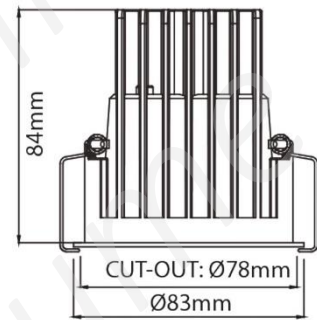

LIGHTING SPEC SHEET

PRODUCT DETAILS

Application	Recessed
Name - Brand	Dea Amata XS – Karizma Luce
Country of origin	The Netherlands
LED Power	8.5W
Colour Temperature	2700K / 3000K / 4000K
Luminous Flux (lm)	150lm – 190lm
Beam Angle	18°
CRI	80 / 90
Housing Material	Aluminum Die Cast
Colour	Black / White
Reflector / Diffuser	Black High Gloss / others on request
Driver	On-off / others on request

LIGHTING SPEC SHEET

PRODUCT DETAILS

Application	Recessed / Downlight
Name - Brand	Dea Amata S – Karizma Luce
Country of origin	The Netherlands
LED Power	8.5W
Colour Temperature	2700K / 3000K / 4000K
Luminous Flux (lm)	600lm – 730lm
Beam Angle	55° / 60°
CRI	90
Housing Material	Aluminum Die Cast
Colour	Black / White
Reflector / Diffuser	Black High Gloss / others on request
Driver	On-off / others on request

LIGHTING SPEC SHEET

PRODUCT DETAILS

Application	Recessed / Downlight
Name - Brand	Dea Amata M – Karizma Luce
Country of origin	The Netherlands
LED Power	12.5W
Colour Temperature	2700K / 3000K / 4000K
Luminous Flux (lm)	1080lm – 1300lm
Beam Angle	35° / 40° / 45°
CRI	90
Housing Material	Aluminum Die Cast
Colour	Black / White
Reflector / Diffuser	Black High Gloss / others on request
Driver	On-off / others on request

LIGHTING SPEC SHEET

PRODUCT DETAILS

Application	Recessed / Downlight
Name - Brand	Dea Amata L – Karizma Luce
Country of origin	The Netherlands
LED Power	12.5W
Colour Temperature	2700K / 3000K / 4000K
Luminous Flux (lm)	1300lm – 2900lm
Beam Angle	35° / 40° / 45° / 50°
CRI	90
Housing Material	Aluminum Die Cast
Colour	Black / White
Reflector / Diffuser	Black High Gloss / other on request
Driver	On-off / other on request