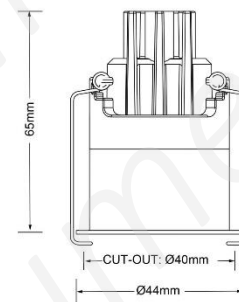

LIGHTING SPEC SHEET

PRODUCT DETAILS

Application	Recessed
Name - Brand	Dea Amata XS – Karizma Luce
Country of origin	The Netherlands
LED Power	8.5W
Colour Temperature	2700K / 3000K / 4000K
Luminous Flux (lm)	150lm – 190lm
Beam Angle	18°
CRI	80 / 90
Housing Material	Aluminum Die Cast
Colour	Black / White
Reflector / Diffuser	Black High Gloss / others on request
Driver	On-off / others on request

LIGHTING SPEC SHEET

PRODUCT DETAILS

Application	Recessed / Downlight
Name - Brand	Dea Amata S – Karizma Luce
Country of origin	The Netherlands
LED Power	8.5W
Colour Temperature	2700K / 3000K / 4000K
Luminous Flux (lm)	600lm – 730lm
Beam Angle	55° / 60°
CRI	90
Housing Material	Aluminum Die Cast
Colour	Black / White
Reflector / Diffuser	Black High Gloss / others on request
Driver	On-off / others on request

LIGHTING SPEC SHEET

PRODUCT DETAILS

Application	Recessed / Downlight
Name - Brand	Dea Amata M – Karizma Luce
Country of origin	The Netherlands
LED Power	12.5W
Colour Temperature	2700K / 3000K / 4000K
Luminous Flux (lm)	1080lm – 1300lm
Beam Angle	35° / 40° / 45°
CRI	90
Housing Material	Aluminum Die Cast
Colour	Black / White
Reflector / Diffuser	Black High Gloss / others on request
Driver	On-off / others on request

LIGHTING SPEC SHEET

PRODUCT DETAILS

Application	Recessed / Downlight
Name - Brand	Dea Amata L – Karizma Luce
Country of origin	The Netherlands
LED Power	12.5W
Colour Temperature	2700K / 3000K / 4000K
Luminous Flux (lm)	1300lm – 2900lm
Beam Angle	35° / 40° / 45° / 50°
CRI	90
Housing Material	Aluminum Die Cast
Colour	Black / White
Reflector / Diffuser	Black High Gloss / other on request
Driver	On-off / other on request