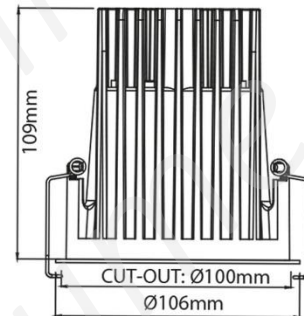

LIGHTING SPEC SHEET

PRODUCT DETAILS

Application	Recessed / Downlight
Name - Brand	Dea Amata XM – Karizma Luce
Country of origin	The Netherlands
LED Power	17.5W
Colour Temperature	2700K / 3000K / 4000K
Luminous Flux (lm)	1550lm – 1850lm
Beam Angle	45°
CRI	90
Housing Material	Aluminum Die Cast
Colour	Black / White
Reflector / Diffuser	Black High Gloss / others on request
Driver	On-off / others on request