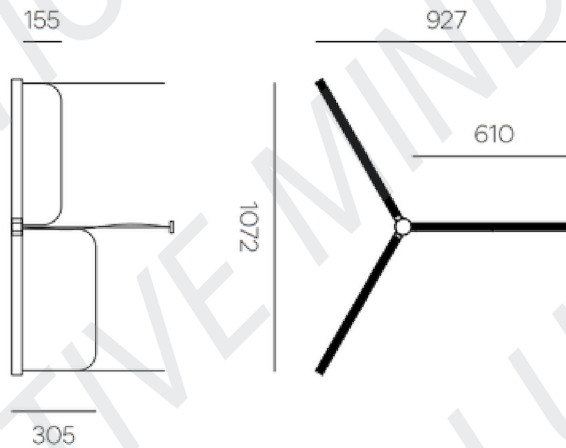

## PRODUCT DETAILS

<b>Application</b>	Suspended
<b>Name - Brand</b>	Horizon Y - Flexxica
<b>Country of origin</b>	Poland
<b>LED Power</b>	3 x 9.8W↓
<b>Colour Temperature</b>	3000K / 4000K / TUNABLE WHITE
<b>Luminous Flux (lm)</b>	3351 lm ↓
<b>Beam Angle</b>	55° - 120°
<b>CRI / UGR</b>	>90 / <19
<b>Housing Material</b>	Aluminium
<b>Luminaire Colour</b>	White / Black / RAL colour paletter
<b>Fabric Colour</b>	ARCHI Felt ecoPET
<b>Driver</b>	ON-OFF / DALI