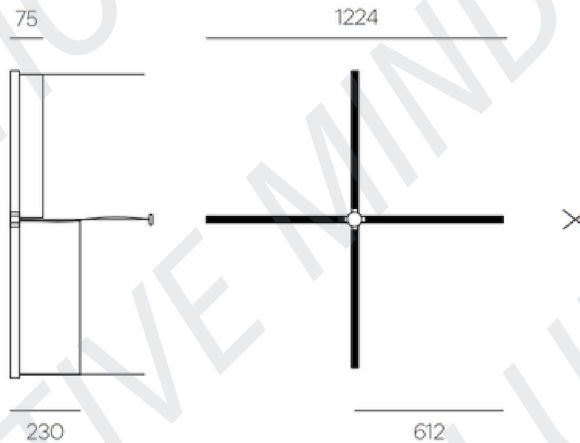

## PRODUCT DETAILS

<b>Application</b>	Suspended
<b>Name - Brand</b>	Horizon X - Flexxica
<b>Country of origin</b>	Poland
<b>LED Power</b>	4 x 9.8W↓
<b>Colour Temperature</b>	3000K / 4000K / TUNABLE WHITE
<b>Luminous Flux (lm)</b>	4468 lm ↓
<b>Beam Angle</b>	55° - 65°
<b>CRI / UGR</b>	>90 / <19
<b>Housing Material</b>	Aluminium
<b>Luminaire Colour</b>	White / Black / RAL colour paletter
<b>Fabric Colour</b>	ARCHI Felt ecoPET
<b>Driver</b>	ON-OFF / DALI