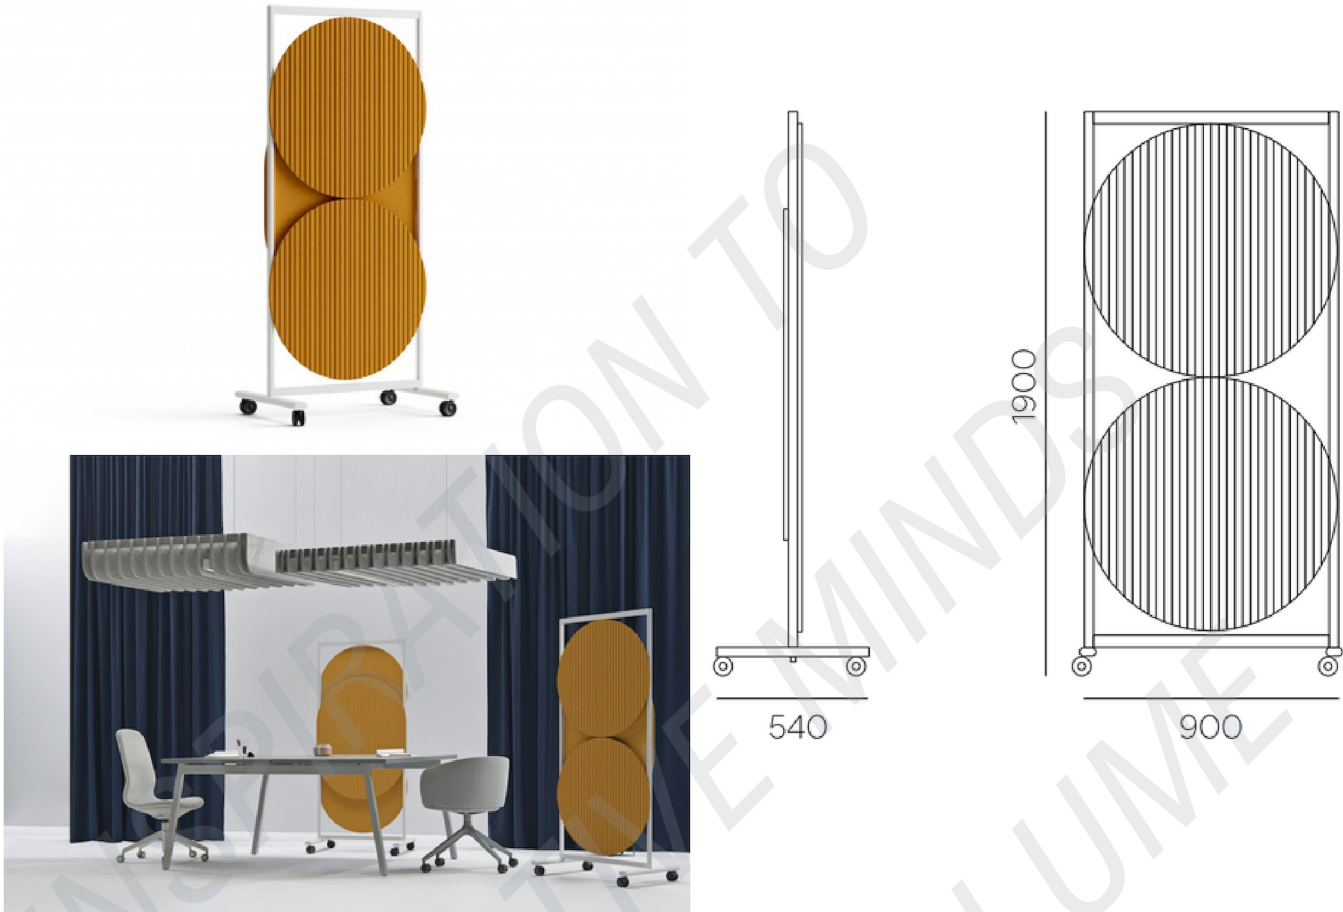

LIGHTING SPEC SHEET

PRODUCT DETAILS

Application	Floor
Name - Brand	Systema Floor - Flexxica
Country of origin	Poland
LED Power	9.8W↓
Colour Temperature	3000K / 4000K / TUNABLE WHITE
Luminous Flux (lm)	1117 lm↓
Beam Angle	55° / 65°
CRI / UGR	>90 / <19
Housing Material	Aluminium
Luminaire Colour	White / Black
Fabric Colour	ARCHI Felt ecoPET
Driver	ON-OFF / DALI