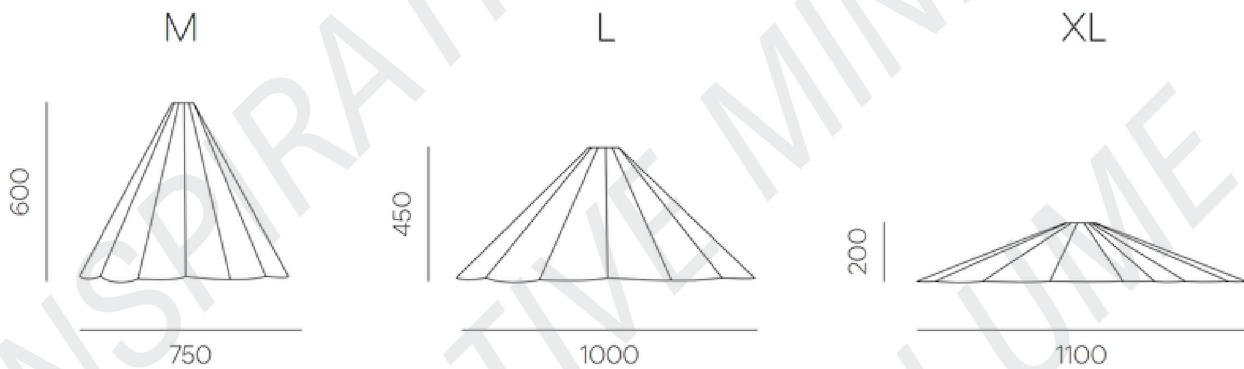

## PRODUCT DETAILS

<b>Application</b>	Suspended
<b>Name - Brand</b>	Cone PET - Flexxica
<b>Country of origin</b>	Poland
<b>LED Power</b>	8W↓
<b>Colour Temperature</b>	3000K / 4000K
<b>Luminous Flux (lm)</b>	1050 lm↓
<b>Beam Angle</b>	150°
<b>CRI</b>	>90
<b>Housing Material</b>	Aluminium
<b>Luminaire Colour</b>	White / Black / Silver
<b>Fabric Colour</b>	ARCHI Felt ecoPET
<b>Driver</b>	ON-OFF