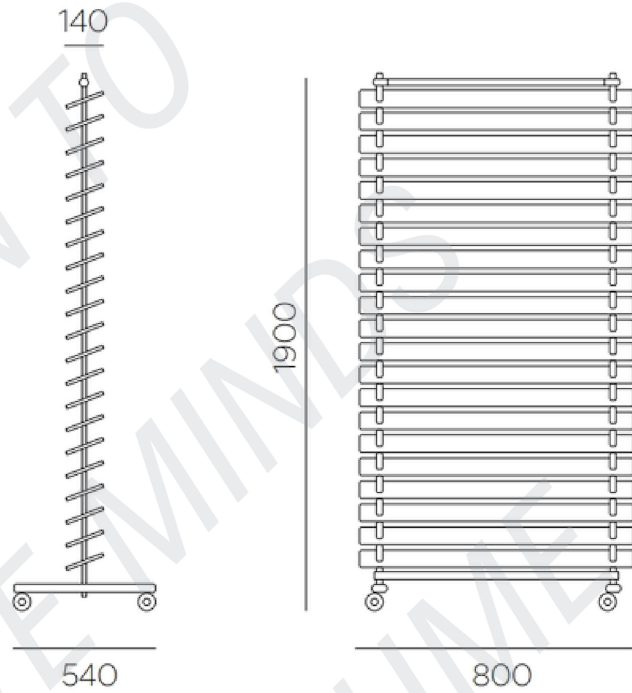

LIGHTING SPEC SHEET

PRODUCT DETAILS

Application	Floor
Name - Brand	Blinds Floor - Flexxica
Country of origin	Poland
LED Power	9.8W↓
Colour Temperature	3000K / 4000K / TUNABLE WHITE
Luminous Flux (lm)	1117 lm↓
Beam Angle	55° / 65°
CRI / UGR	>90 / <19
Housing Material	Aluminium
Luminaire Colour	White / Black
Fabric Colour	ARCHI Felt ecoPET
Driver	ON-OFF / DALI