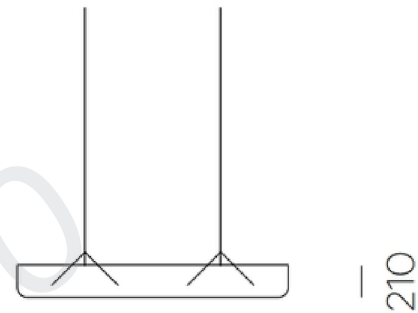

# LIGHTING SPEC SHEET

210

1480

1190

## PRODUCT DETAILS

<b>Application</b>	Suspended
<b>Name - Brand</b>	Piramid Ceiling - Flexxica
<b>Country of origin</b>	Poland
<b>LED Power</b>	2 x 19.6W↓
<b>Colour Temperature</b>	3000K / 4000K / TUNABLE WHITE
<b>Luminous Flux (lm)</b>	2 x 2234 lm↓
<b>Beam Angle</b>	120°
<b>CRI / UGR</b>	>90 / <19
<b>Housing Material</b>	Aluminium
<b>Luminaire Colour</b>	White / Black / RAL colour palette
<b>Fabric Colour</b>	ARCHI Felt ecoPET
<b>Driver</b>	ON-OFF / DALI