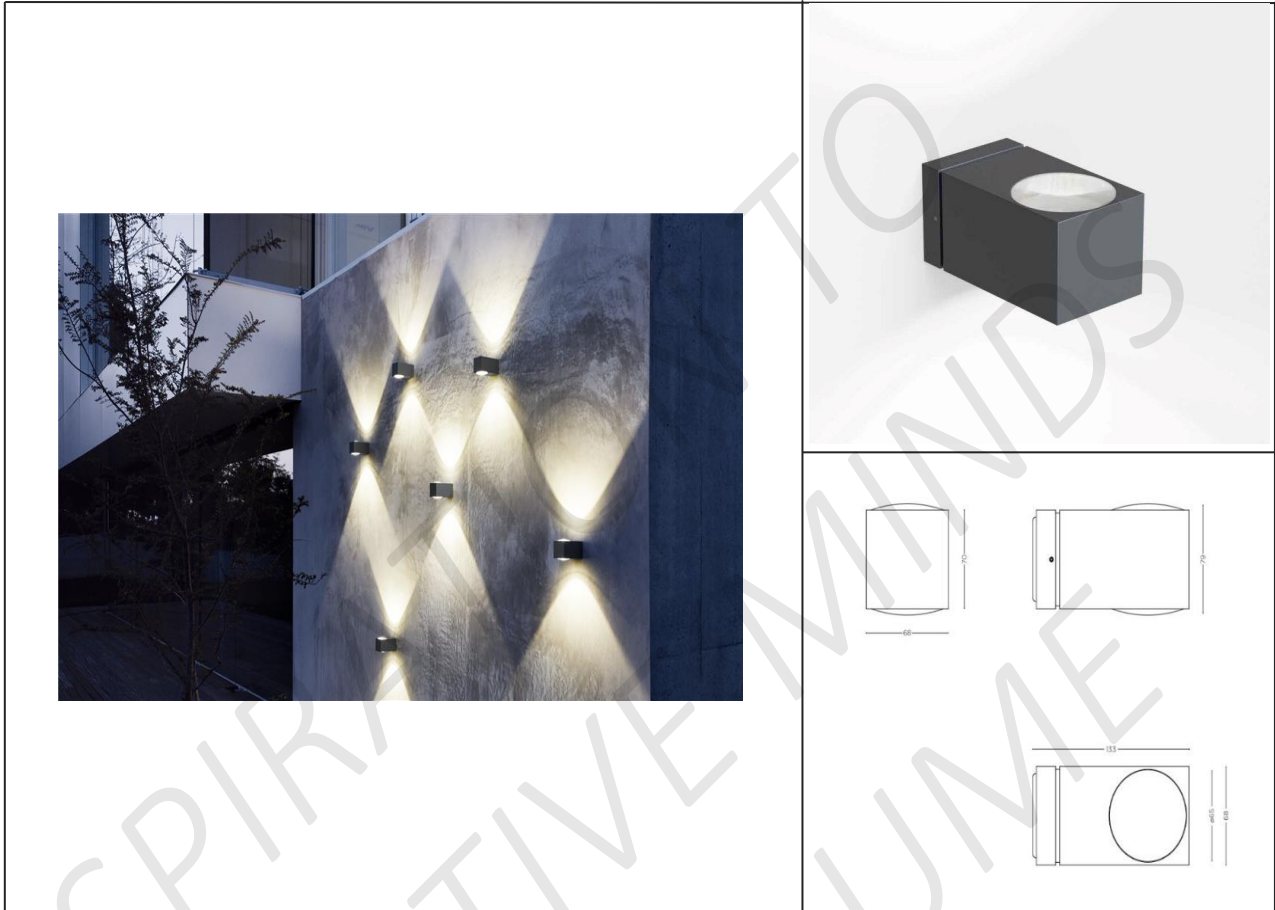

## PRODUCT DETAILS

<b>Application</b>	Outdoor
<b>Name - Brand</b>	Wall – Como – IP44.DE
<b>Country of origin</b>	Germany
<b>LED Power</b>	12W
<b>Colour Temperature</b>	2700K
<b>Luminous Flux (lm)</b>	553lm
<b>Housing Material</b>	Aluminum Die Cast
<b>Colour</b>	Pure White / Anthracite / others on request
<b>Driver</b>	On-off / other on request