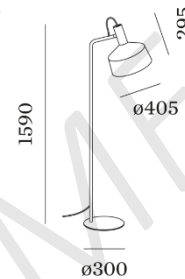

LIGHTING SPEC SHEET

PRODUCT DETAILS

Application	Floor
Name - Brand	Roomor Floor 1.0 – Wever & Ducre
Country of origin	Belgium
LED Power	8.6W
CRI	>90
Housing Material	Aluminum
Colour	Black / Grey / Black-Gold
Driver	On-off / others on request